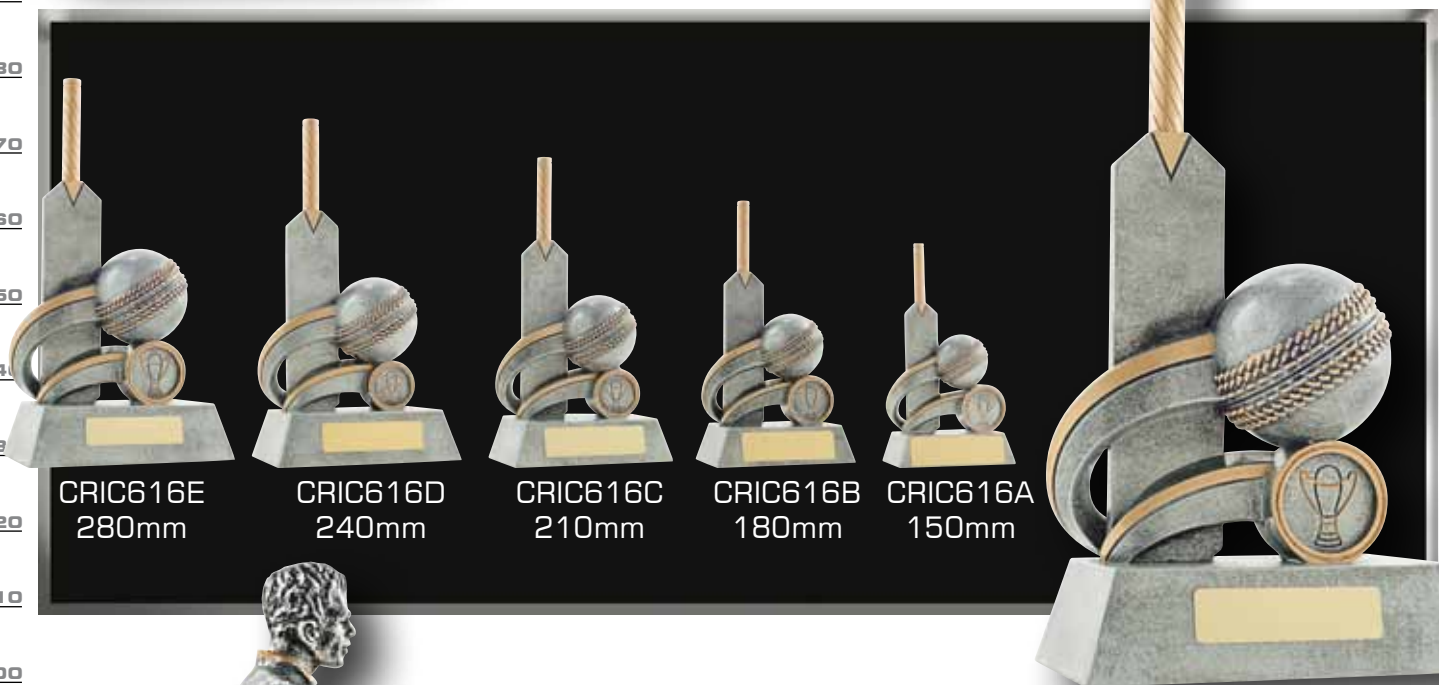

TRW901
Female Bowler

TRW671
Male Batter

TRW672
Male Bowler

TRW673
Stumps

TRW902
Catcher

TRW669
Coach

TRW700
Special Award

290
285
280
275
270
265
260
255
250
245
240
235
230
225
220
215
21
205
200
195
190
185
180
175
170
165
160
155
150
145
14
135
13
125
120
115
110
105
100
95
90
85
80
75
70
65
60
55
50
45
40
35
30
25
20
15
10
5

CRIC617E 250mm CRIC617D 210mm CRIC617C 180mm CRIC617B 160mm CRIC617A 130mm

CRIC616E 280mm CRIC616D 240mm CRIC616C 210mm CRIC616B 180mm CRIC616A 150mm

CRIC610B 195mm CRIC610A 185mm CRIC602 160mm

**GENERAL
CRICKET**