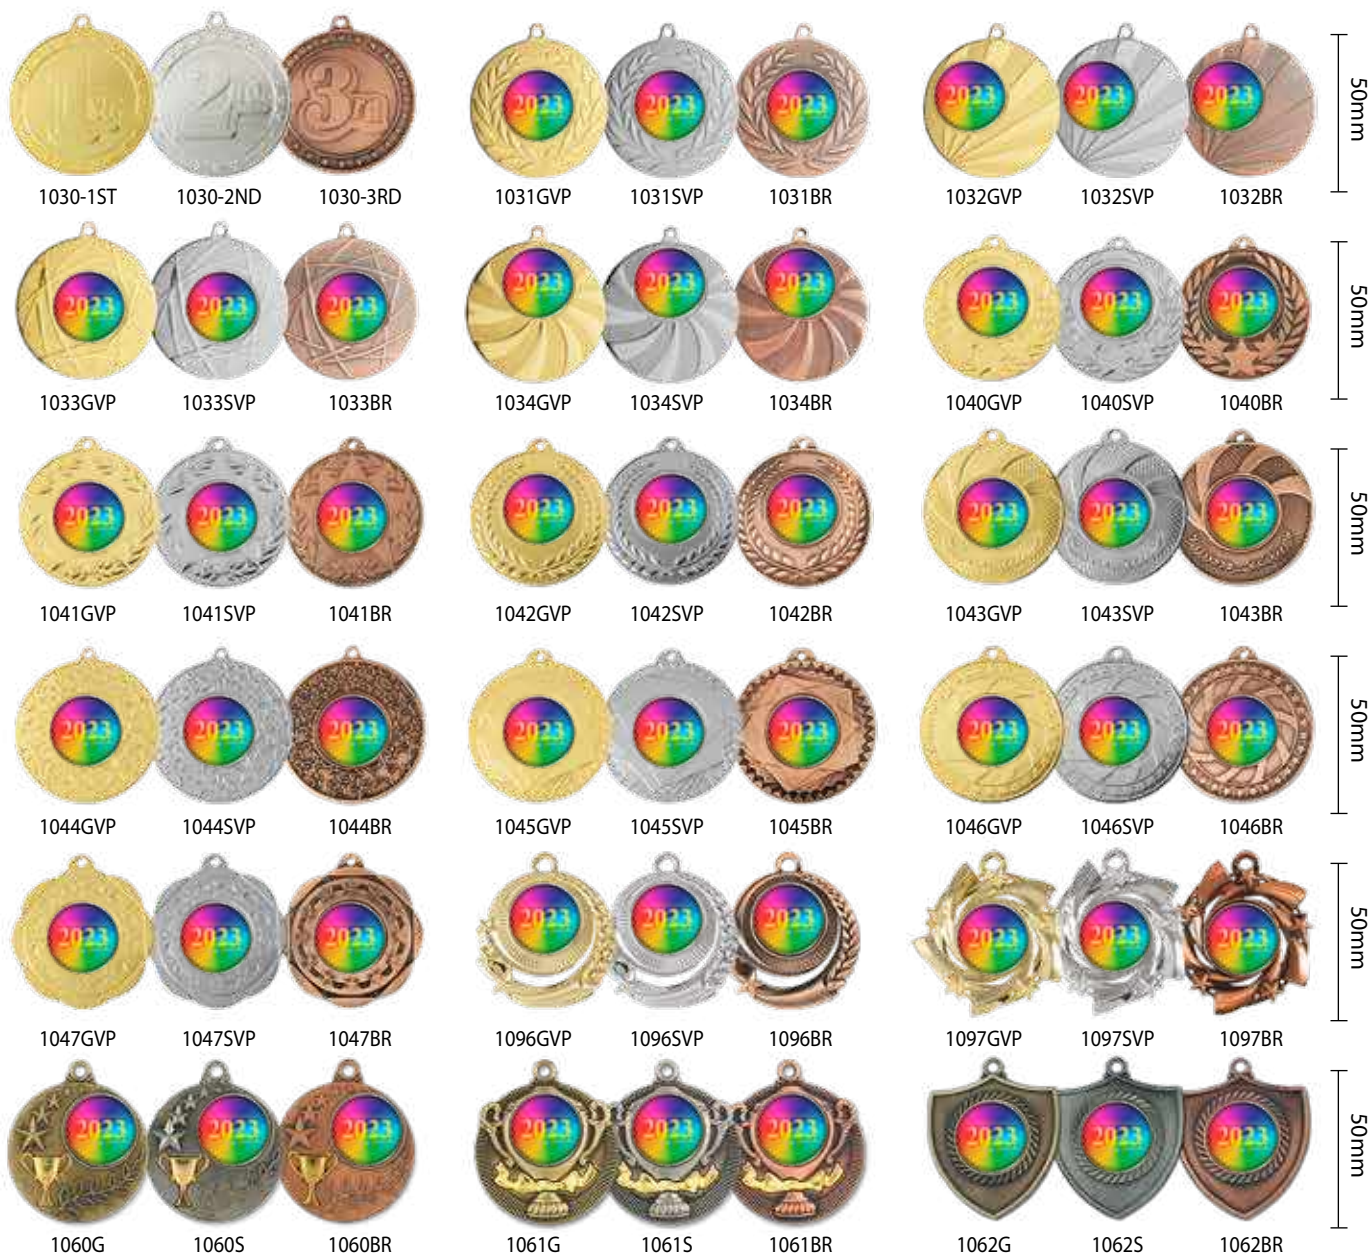

ALL AVAILABLE IN

CHERRY  
BROWN

WALNUT  
+ BK EDGE

BLACK  
MARBLE

BLACK

50mm

50mm

50mm